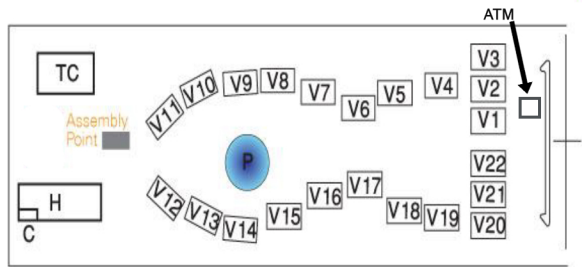

Upper Floor

G1:	G3:	G5:
Gr (1001-1028)	Gr (3001-3009)	Gr (5001-5020)
1st (1101-1128)	1st (3101-3109)	1st (5101-5120)
2nd (1201-1228)	2nd (3201-3209)	2nd (5201-5220)

P : Villa Pool
TC : Tennis Court

H : Health Club / Indoor Pool
C : Clinic

Ground Floor

G2:	G4:	G6:	L: Lagoon Restaurant
Gr (2001-2011)	Gr (4001-4021)	Gr (6001-6006)	B: Waves Beach Restaurant
1st (2101-2111)	1st (4101-4121)	1st (6101-6106)	D: Diving Center
2nd (2201-2211)	2nd (4201-4221)	2nd (6201-6206)	K: Kidz Playground

P: Main Pool
E: Elevators

Aqua Center

Marina
Snack Bar

Assembly
Point

Beach

L: Lagoon Restaurant
B: Waves Beach Restaurant
D: Diving Center
K: Kidz Playground